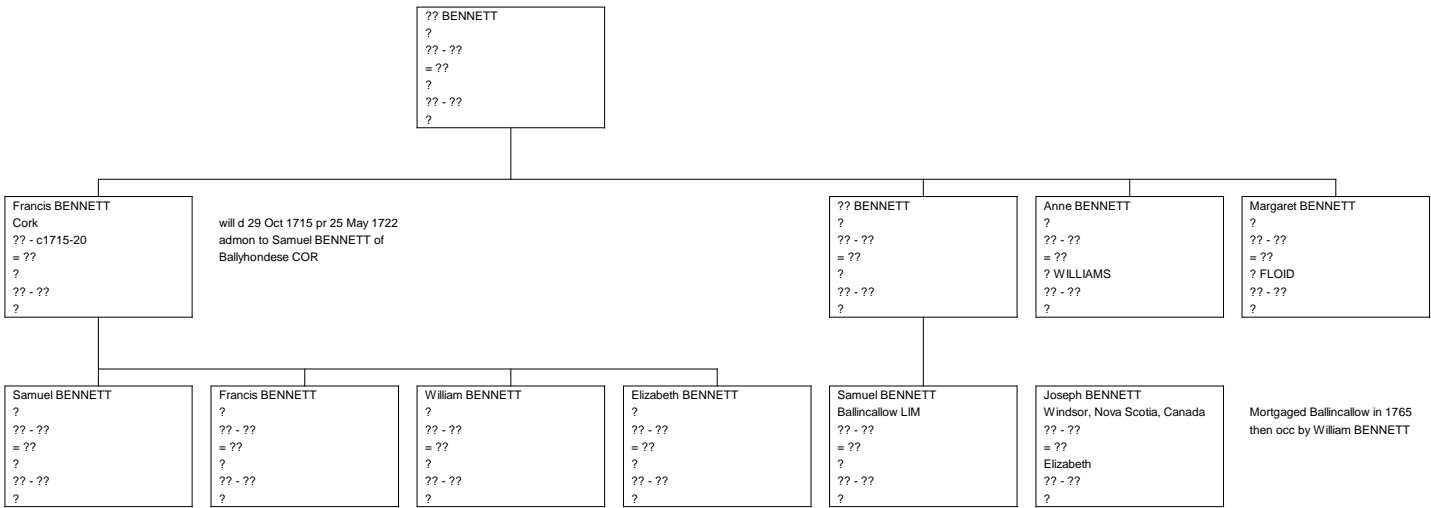

Theophilus BENNETT
Ballinculloo LIM
?? - ??
= 1 Sep 1856
Mary Elizabeth GUBBINS
?? - ??
d of Joseph Launcelot Gubbins