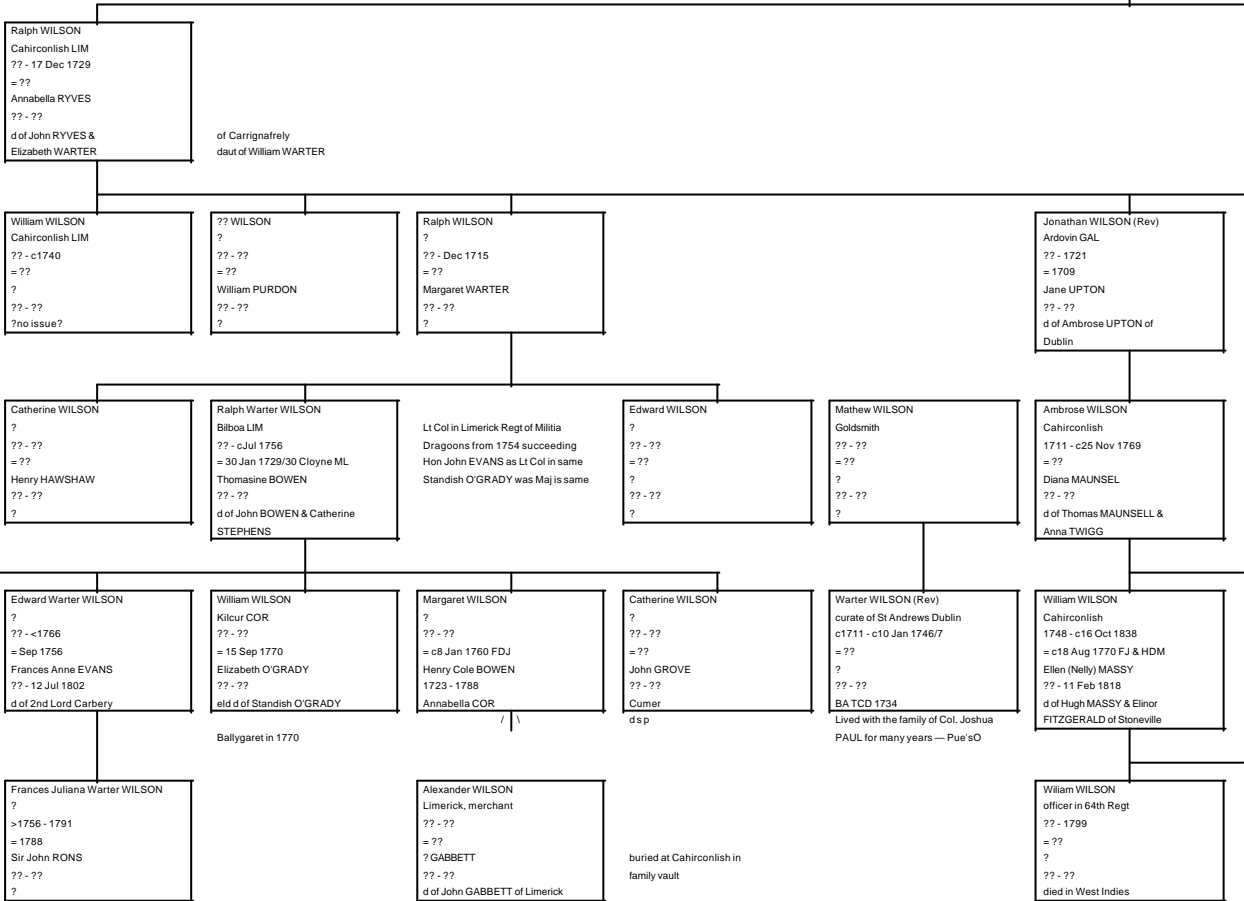

Will Whepley abstract

Sister of Gerard FITZGERALD

Sir Ralph WILSON  
Cahirconlish  
?? - c1668  
= ??  
?  
Ellen FITZGERALD  
?

?? WILSON  
?  
?? - ??  
= ??  
Grace ?  
?? - ??  
?

his father settled  
lands of Cahircionlish  
on him by settlement of  
31 Jan 1709-10

Thomas Maunsell WILSON Cahirconlish ?? - ?? = (1) 6 Sep 1815 Templemore TIP Hon Isabella MONCK ?? - 3 Aug 1830 = (2) c 3 Nov 1831 at Kilheedy LIM Hannah MAUNSELL ?? - ??		Hugh Massy WILSON RN died West Indies ?? - 1805 ? ?? - ?? ?	Ellen WILSON ? ?? - ?? = ?? Rev Thomas QUIN ?? - ?? ?
2nd daut of William Thomas MAUNSELL of Tervoe LIM			
William WILSON died India ?? - 10 Jun 1849 = ?? ? ?? - ?? ?	Charles WILSON Cahirconlish 2 Jul 1830 - ?? = ?? Alice Maria ELDER? ?? - ?? d of Rev Hugh ELDER	Anne WILSON ? ?? - ?? = ?? ? ?? - ?? ?	Ellen WILSON ? ?? - ?? = ?? Arthur Sterry LECOB ?? - ?? vicar of Emly TIPP
Isabella WILSON ? ?? - ?? = ?? ? ?? - ?? ?	Harriet WILSON ? ?? - ?? = ?? ? ?? - ?? ?		